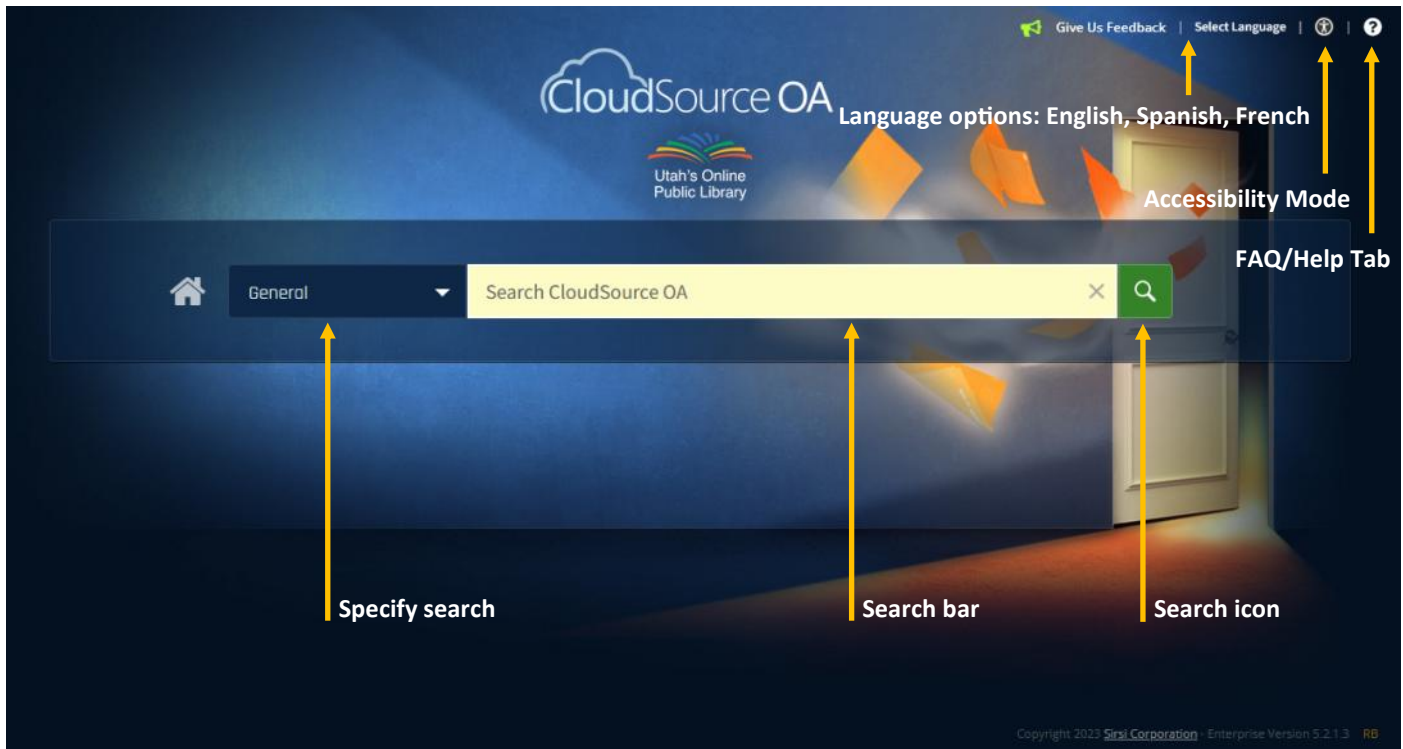

Once you have selected your search, click on the green magnifying glass icon to search. From here you can filter your search and results on the left hand side of the page. To access a result you can click the title. To save a link to the result, click on permalink and copy the link. To cite your source, click on cite and then the appropriate citation.

[thecountylibrary.org/homework](http://thecountylibrary.org/homework)

Complete list of The County Library's Homework Help databases

Salt Lake  
County Library

Brainfuse

Miss  
Humblebee's

Worldbook

### CloudSource Home Page