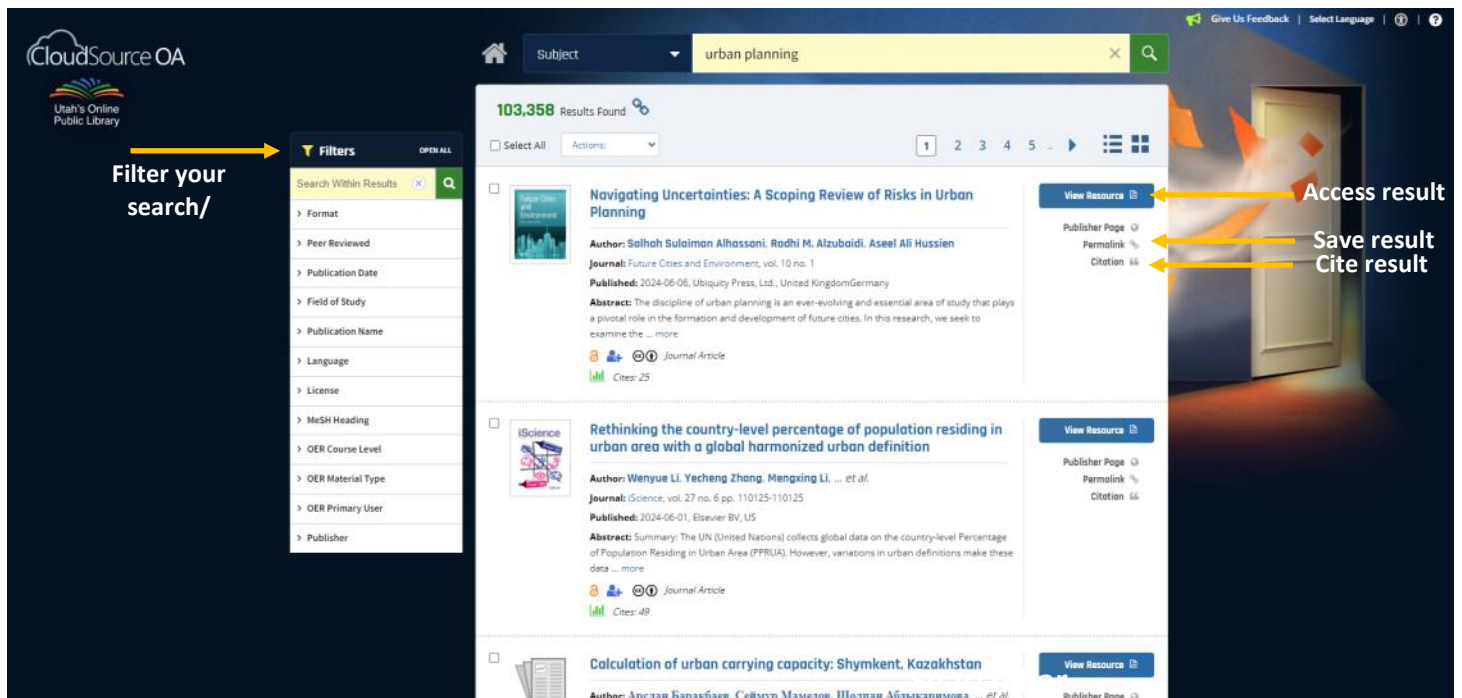

Once you have selected your search, click on the green magnifying glass icon to search. From here you can filter your search and results on the left hand side of the page. To access a result you can click the title. To save a link to the result, click on permalink and copy the link. To cite your source, click on cite and then the appropriate citation.

[thecountylibrary.org/homework](http://thecountylibrary.org/homework)

Complete list of The County Library's Homework Help databases

Salt Lake  
County Library

Brainfuse

Miss  
Humblebee's

Worldbook

### CloudSource Home Page

## VIEWING RESULT

To view a result, click on the title. Here you can look at details of the resource, look at its location, read the abstract, look at author notes, view where the article has been referenced, and other articles in the same publication/issue.